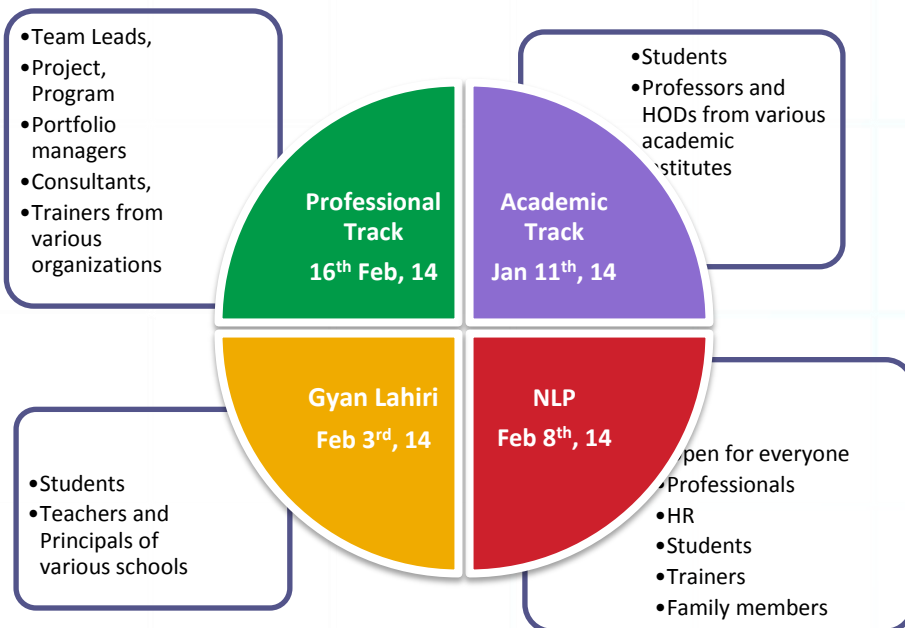

OnTarget 2014

Pune - Deccan India Chapter

Making Project Management Indispensable for Business Results

OnTarget 2014

OnTarget 2014 is a mega-conference of business leaders, practicing project/program/portfolio managers, consultants, students, academicians and senior leaders in government and professional organizations. The theme of this conference is **“Leadership for Effective Project Management”**. Seminars, discussions and interviews with eminent Industry leaders will focus on impact of project management on achieving and sustaining growth in the organization.

<http://2014.pmiontarget.org>

Sponsorship Program

The conference is expected to attract many eminent personalities from India and worldwide from all fields ranging from IT, Infrastructure, Telecom, Manufacturing, Government & PSUs among others. The conference would provide an excellent opportunity for the sponsor to interact with the finest senior managers and decision makers in the business.

ABOUT PMI, PUNE-DECCAN INDIA CHAPTER

PMI – Pune Deccan India Chapter is one of the youngest and fast growing and award winning PMI Chapters in the world with 700 plus registered members and many of these members are PMP Certified. It has set up a large professional community membership comprising of 9,500 members through the Chapter website and the local Yahoo group and is known for innovative program initiatives and activities. The primary area of operation of the Chapter is in and around the Pune District region. However, PMI - Pune Deccan India Chapter covers the entire Maharashtra and Goa States (Except the Mumbai Region). PMI - Pune Deccan India Chapter has achieved a lot in the last few years. The chapter provides continuous education opportunities to its members through monthly seminars, workshops, conferences and facilitates networking among members.